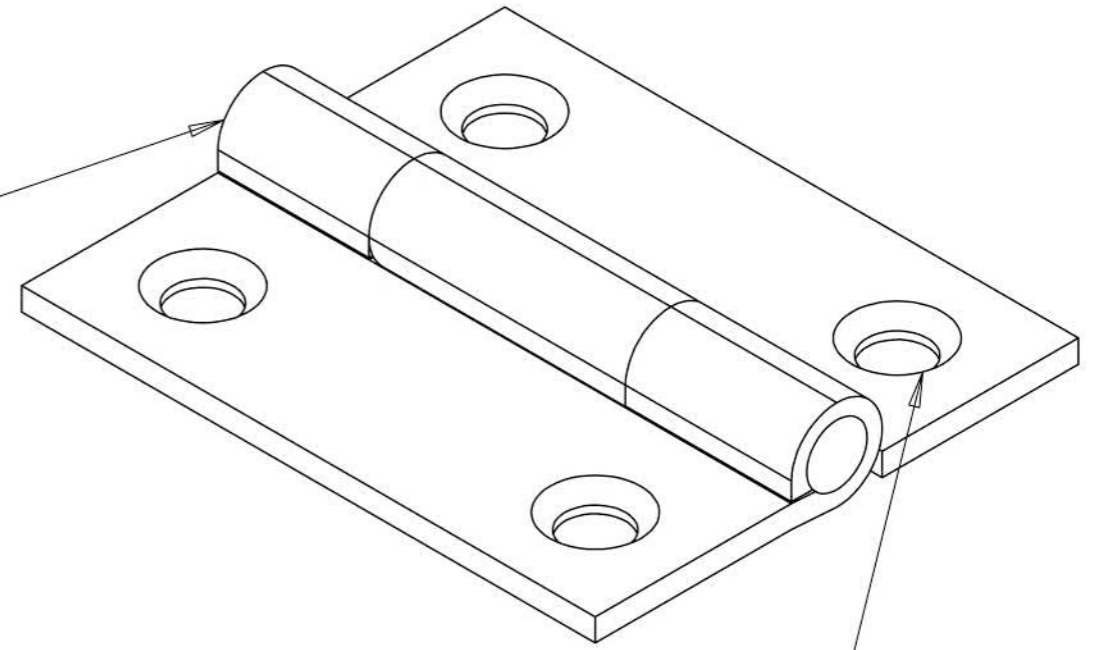

Mild Steel: Self Colour
Electro Brass
Zinc Plated

Holed for No.4 CSK
Wood Screws
2mm Dia Fixed Pin