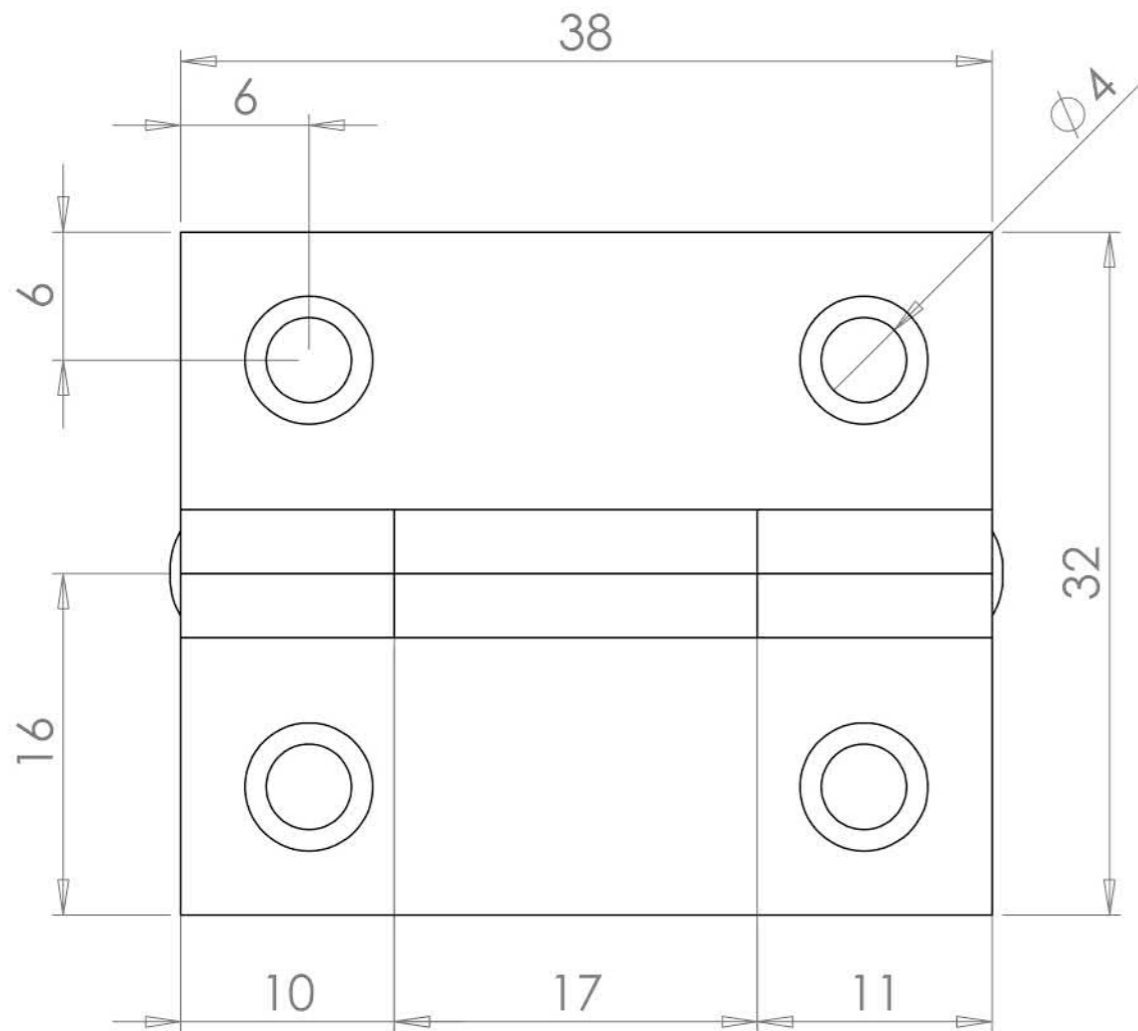

Mild Steel: Self Colour
Electro Brass
Zinc Plated

Holed for No.4 CSK
Wood Screws
2mm Dia Fixed Pin