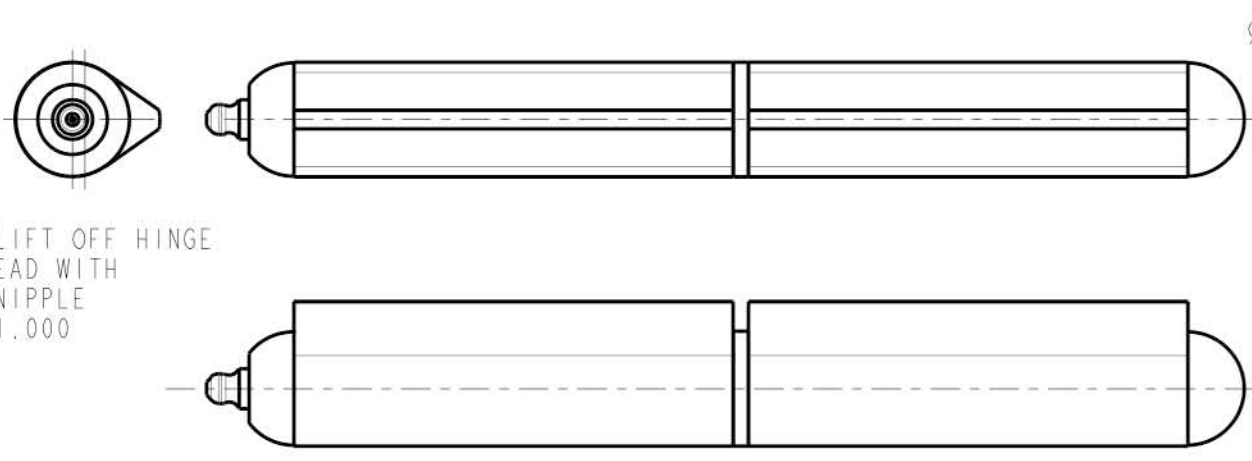

BULLET LIFT OFF HINGE
 ROUND HEAD WITH
 GREASE NIPPLE
 SCALE 1.000

ITEM 1
 MATERIAL : BRIGHT STEEL
 TREATMENT NATURAL SELF COLOUR
 QTY 1
 SCALE 1.000

SECTION Z-Z

ITEM 2
 MATERIAL : BRIGHT STEEL
 TREATMENT NATURAL SELF COLOUR
 QTY 1
 SCALE 1.000

ITEM 3
 MATERIAL : BRASS
 TREATMENT NATURAL SELF COLOUR
 QTY 1
 SCALE 2.000

EXPLODED VIEW
 SCALE 1.000

NOTES

BULLET HINGES ARE FOR WELDING &
 APPLICABLE FOR LEFT HAND & RIGHT HAND USE