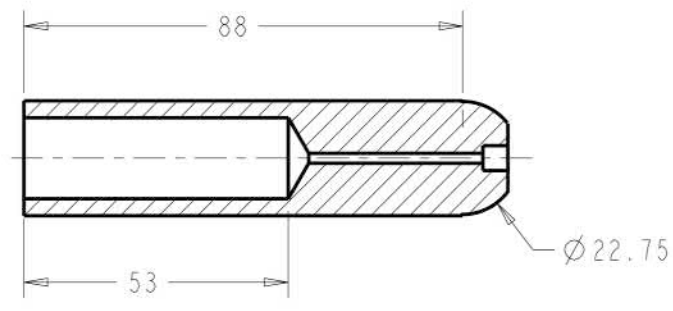

BULLET LIFT OFF HINGE
 ROUND HEAD WITH
 GREASE NIPPLE
 SCALE 1.000

ITEM 1
 MATERIAL : BRIGHT STEEL
 TREATMENT NATURAL SELF COLOUR
 QTY 1
 SCALE 1.000

SECTION Z-Z

ITEM 2
 MATERIAL : BRIGHT STEEL
 TREATMENT NATURAL SELF COLOUR
 QTY 1
 SCALE 1.000

ITEM 3
 MATERIAL : BRASS
 TREATMENT NATURAL SELF COLOUR
 QTY 1
 SCALE 2.000

EXPLODED VIEW
 SCALE 1.000

NOTES

BULLET HINGES ARE FOR WELDING &
 APPLICABLE FOR LEFT HAND & RIGHT HAND USE