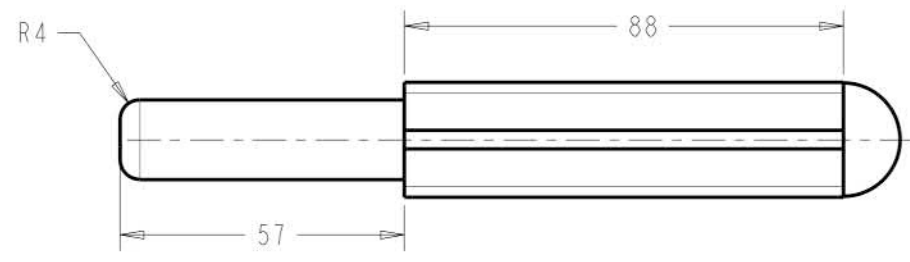

BULLET LIFT OFF HINGE
 ROUND HEAD WITH
 GREASE NIPPLE
 SCALE 1.000

ITEM 1
 MATERIAL : BRIGHT STEEL
 TREATMENT NATURAL SELF COLOUR
 QTY 1
 SCALE 1.000

SECTION Z-Z

ITEM 2
 MATERIAL : BRIGHT STEEL
 TREATMENT NATURAL SELF COLOUR
 QTY 1
 SCALE 1.000

ITEM 3
 MATERIAL : BRASS
 TREATMENT NATURAL SELF COLOUR
 QTY 1
 SCALE 2.000

EXPLODED VIEW
 SCALE 1.000

NOTES

BULLET HINGES ARE FOR WELDING &
 APPLICABLE FOR LEFT HAND & RIGHT HAND USE