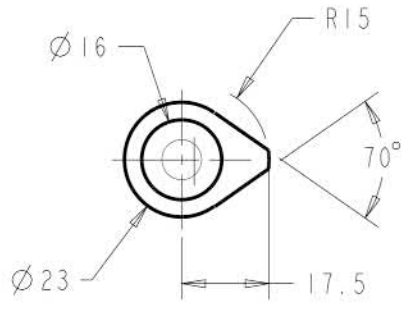

BULLET LIFT OFF HINGE
 ROUND HEAD WITH
 GREASE NIPPLE
 SCALE 1.000

ITEM 1
 MATERIAL : BRIGHT STEEL
 TREATMENT NATURAL SELF COLOUR
 QTY 1
 SCALE 1.000

SECTION Z-Z

ITEM 2
 MATERIAL : BRIGHT STEEL
 TREATMENT NATURAL SELF COLOUR
 QTY 1
 SCALE 1.000

ITEM 3
 MATERIAL : BRASS
 TREATMENT NATURAL SELF COLOUR
 QTY 1
 SCALE 2.000

EXPLODED VIEW
 SCALE 1.000

NOTES

BULLET HINGES ARE FOR WELDING &
 APPLICABLE FOR LEFT HAND & RIGHT HAND USE