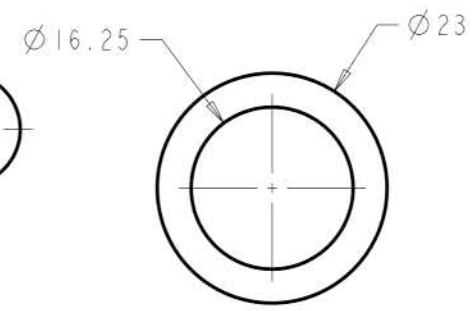

BULLET LIFT OFF HINGE
 ROUND HEAD WITH
 GREASE NIPPLE
 SCALE 1.000

ITEM 1
 MATERIAL : BRIGHT STEEL
 TREATMENT NATURAL SELF COLOUR
 QTY 1
 SCALE 1.000

SECTION Z-Z

ITEM 2
 MATERIAL : BRIGHT STEEL
 TREATMENT NATURAL SELF COLOUR
 QTY 1
 SCALE 1.000

ITEM 3
 MATERIAL : BRASS
 TREATMENT NATURAL SELF COLOUR
 QTY 1
 SCALE 2.000

EXPLODED VIEW
 SCALE 1.000

NOTES

BULLET HINGES ARE FOR WELDING &
 APPLICABLE FOR LEFT HAND & RIGHT HAND USE