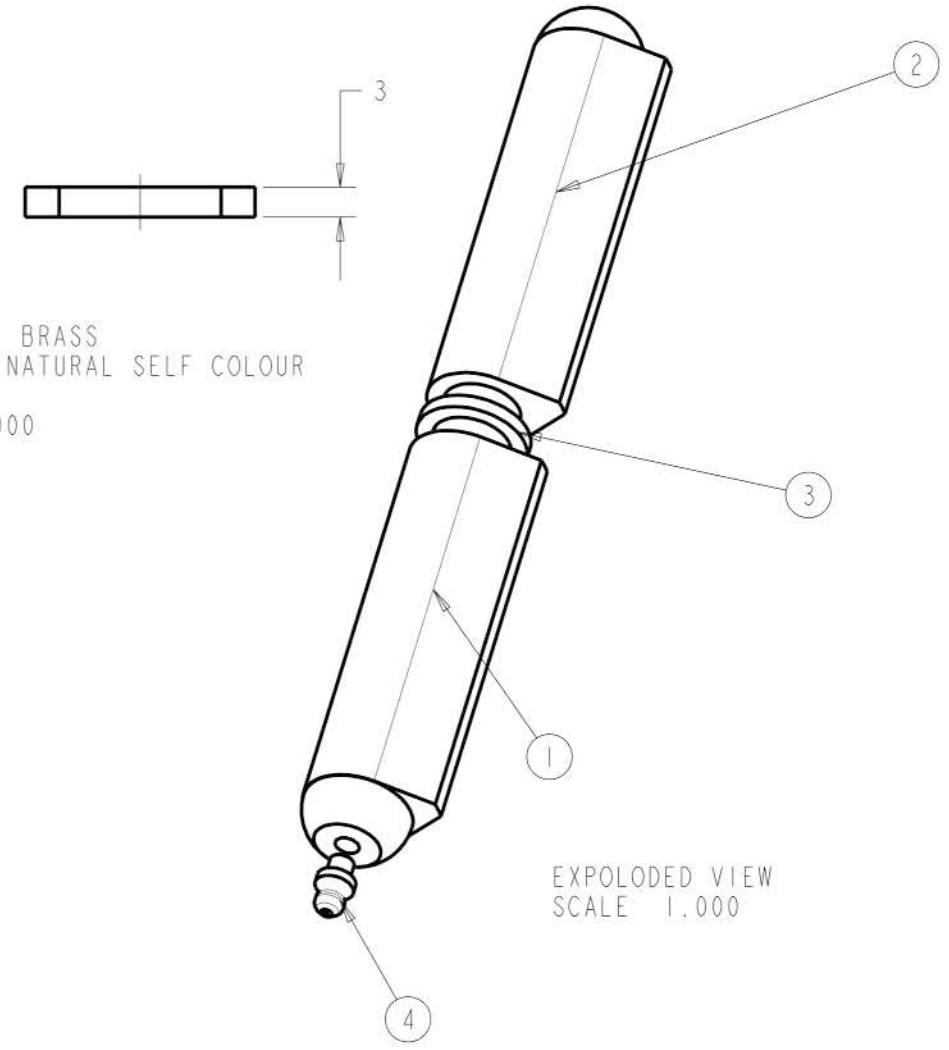

BULLET LIFT OFF HINGE
 ROUND HEAD WITH
 GREASE NIPPLE
 SCALE 1.000

ITEM 1
 MATERIAL : BRIGHT STEEL
 TREATMENT NATURAL SELF COLOUR
 QTY 1
 SCALE 1.000

SECTION Z-Z

ITEM 2
 MATERIAL : BRIGHT STEEL
 TREATMENT NATURAL SELF COLOUR
 QTY 1
 SCALE 1.000

ITEM 3
 MATERIAL : BRASS
 TREATMENT NATURAL SELF COLOUR
 QTY 1
 SCALE 2.000

EXPLODED VIEW
 SCALE 1.000

NOTES

BULLET HINGES ARE FOR WELDING &
 APPLICABLE FOR LEFT HAND & RIGHT HAND USE