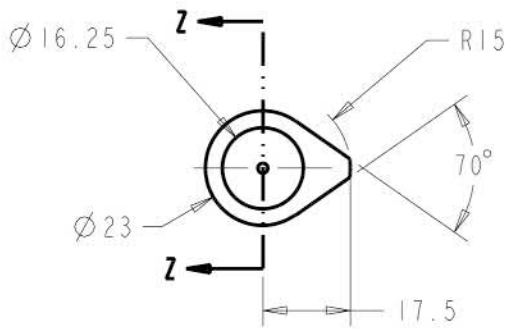

BULLET LIFT OFF HINGE
 ROUND HEAD WITH
 GREASE NIPPLE
 SCALE 1.000

ITEM 1
 MATERIAL : BRIGHT STEEL
 TREATMENT NATURAL SELF COLOUR
 QTY 1
 SCALE 1.000

SECTION Z-Z

ITEM 2
 MATERIAL : BRIGHT STEEL
 TREATMENT NATURAL SELF COLOUR
 QTY 1
 SCALE 1.000

ITEM 3
 MATERIAL : BRASS
 TREATMENT NATURAL SELF COLOUR
 QTY 1
 SCALE 2.000

EXPLODED VIEW
 SCALE 1.000

NOTES

BULLET HINGES ARE FOR WELDING &
 APPLICABLE FOR LEFT HAND & RIGHT HAND USE